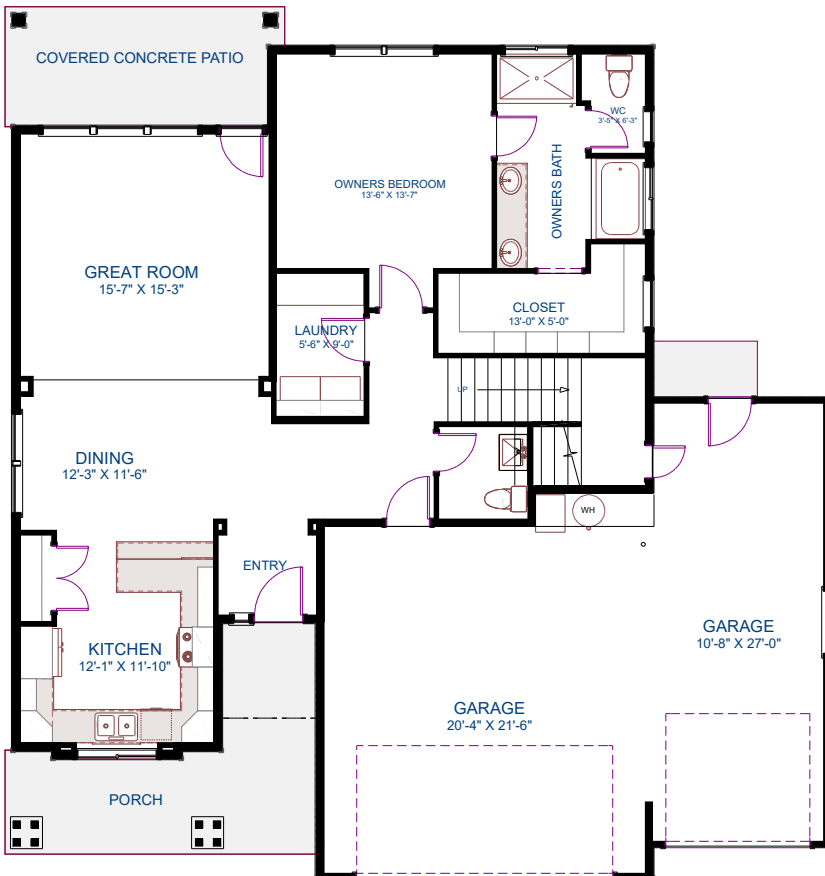

BILTMORE CO.

Biltmore... Built Better!

PARKSIDE

2417 SQUARE FEET
782 SQ FT GARAGE

- 4 BEDROOMS
- 2-1/2 BATHROOMS
- LARGE OWNER'S CLOSET
- OPEN GREAT ROOM
- PANTRY
- BONUS ROOM
- 3 CAR GARAGE
- COVERED PORCH
- COVERED PATIO
- 51' WIDE
- 54' DEEP