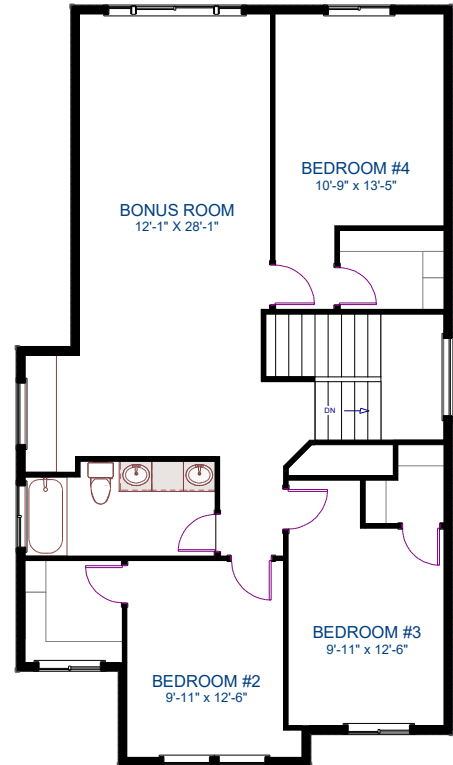

BILTMORE CO.

Biltmore... Built Better!

PARKSIDE

2417 SQUARE FEET
782 SQ FT GARAGE

- 4 BEDROOMS
- 2-1/2 BATHROOMS
- LARGE OWNER'S CLOSET
- OPEN GREAT ROOM
- PANTRY
- BONUS ROOM
- 3 CAR GARAGE
- COVERED PORCH
- COVERED PATIO
- 51' WIDE
- 54' DEEP